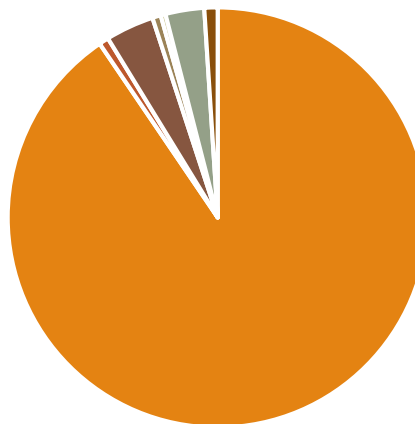

BE COUNTED MICHIGAN2020

THE 2020 CENSUS IS
CRITICALLY IMPORTANT TO
DELTA COUNTY

Based on a statistical analysis of the 2010 census response rate, we anticipate

 **84.1%**
RESPONSE RATE

A decline in response rate to 2020 census, putting \$8.5M at risk in funding, annually

2,512

Households that will require follow-up

In Delta County, we anticipate the following challenges

**10.2% HOMES
UNDERSERVED
BY BROADBAND
TECHNOLOGY
SERVICES**

**11.6%
OF FAMILIES
FALL BELOW
POVERTY LEVEL**

So, who's in Delta County?

**10.7% OF HOUSEHOLDS
HAVE KIDS UNDER THE
AGE OF 10**

**21.3% OF HOUSEHOLDS
INCLUDE SENIORS 65+**

- White
- Black
- American Indian
- Asian
- Some other race
- Two or more races
- Hispanic