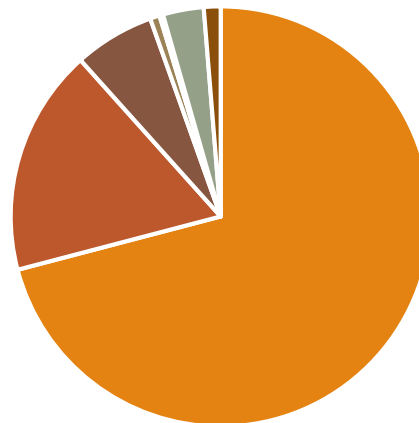

BE COUNTED MICHIGAN2020

THE 2020 CENSUS IS
CRITICALLY IMPORTANT TO
BARAGA COUNTY

Based on a statistical analysis of the 2010 census response rate, we anticipate

 **79.4%**
RESPONSE RATE

A decline in response rate to 2020 census, putting \$2.6M at risk in funding, annually

612

Households that will require follow-up

In Baraga County, we anticipate the following challenges

**27.8% HOMES
UNDERSERVED
BY BROADBAND
TECHNOLOGY
SERVICES**

**10%
OF FAMILIES
FALL BELOW
POVERTY LEVEL**

So, who's in Baraga County?

**9.6% OF HOUSEHOLDS
HAVE KIDS UNDER THE
AGE OF 10**

**18.7% OF HOUSEHOLDS
INCLUDE SENIORS 65+**

- White
- Black
- American Indian
- Asian
- Some other race
- Two or more races
- Hispanic