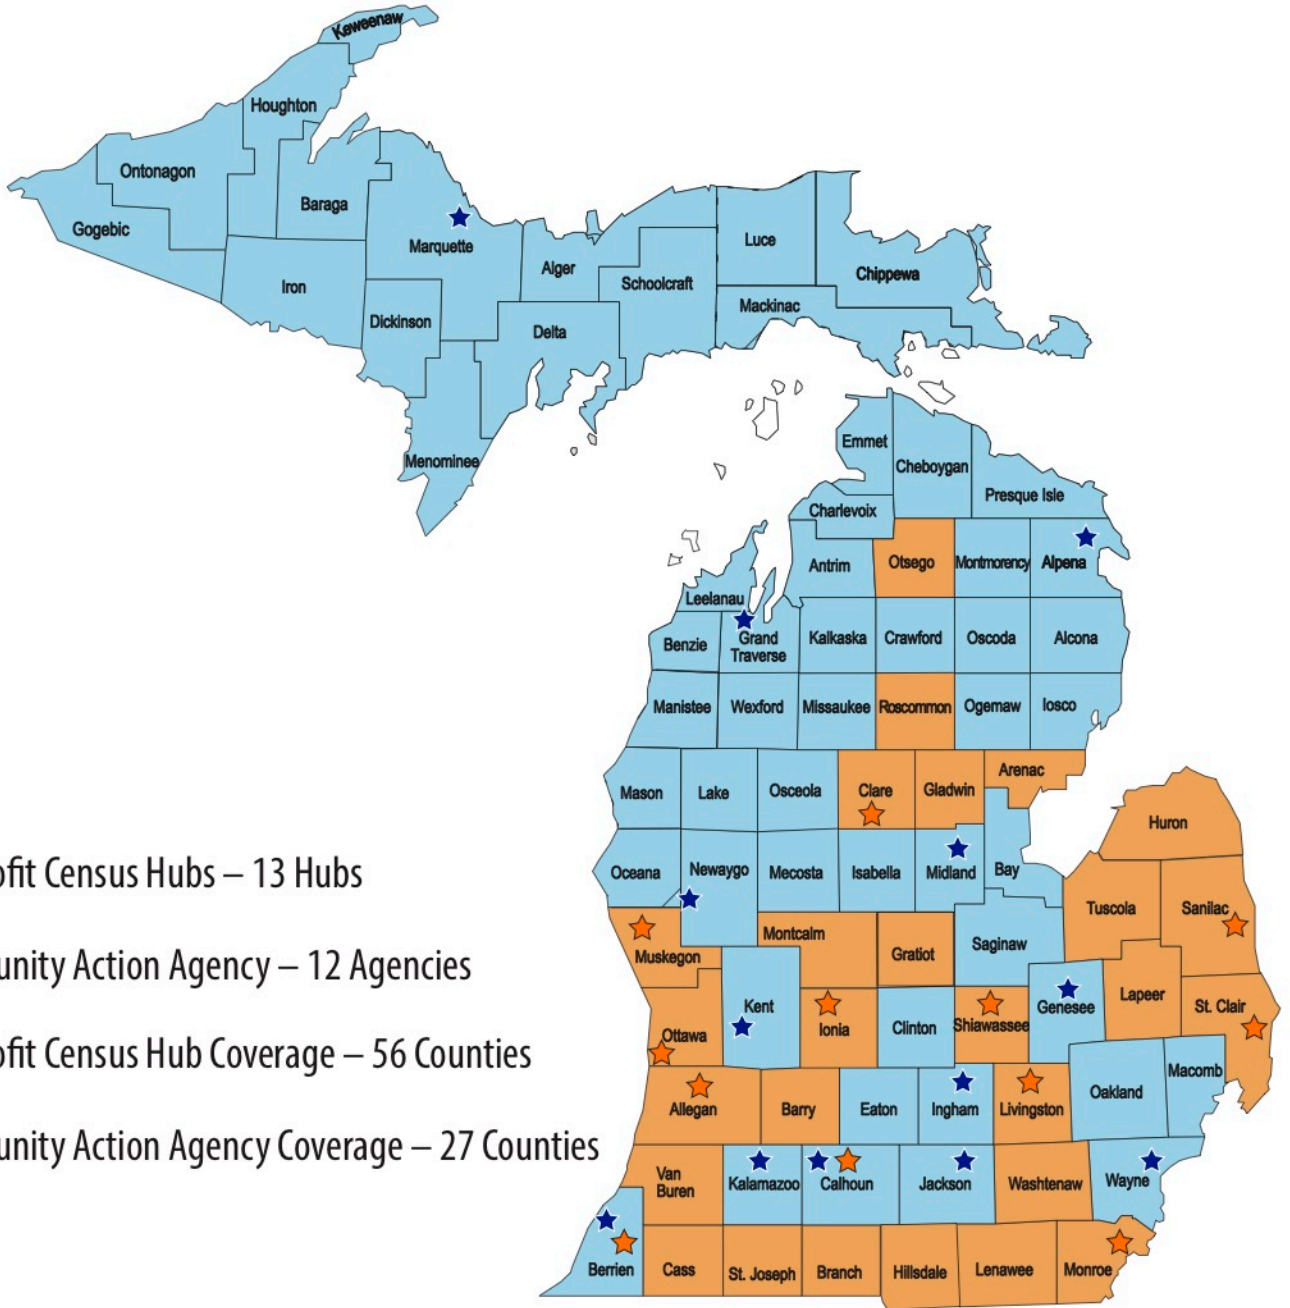

# Census 2020 Michigan Nonprofits Count Campaign County Coverage

-  Nonprofit Census Hubs – 13 Hubs
-  Community Action Agency – 12 Agencies
-  Nonprofit Census Hub Coverage – 56 Counties
-  Community Action Agency Coverage – 27 Counties